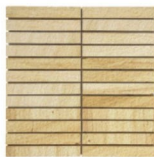

TEAK SANDBLASTED MOSAIC

SQUARE PATTERN
3" x 3" (7.2 x 7.2 cm)
MEH 251

BORDER
4" x 12" (10 x 30 cm)
MBR 049

SQUARE PATTERN
2" x 2" (5 x 5 cm)
MEH 252

ROMAN PATTERN OPEN
(SMALL)
MEH 253

STACKED STRIPS
1" x 6" (2.5 x 15 cm)
MEH 254

RUNNING BRICK
2" x 4" (5 x 10 cm)
MEH 255

RAINBOW SANDSTONE SANDBLASTED

SQUARE PATTERN
3" x 3" (7.2 x 7.2 cm)
MEH 256

BORDER
4" x 12" (10 x 30 cm)
MBR 050

ROMAN PATTERN OPEN
(SMALL)
MEH 257

STACKED STRIPS
1" x 6" (2.5 x 15 cm)
MEH 258