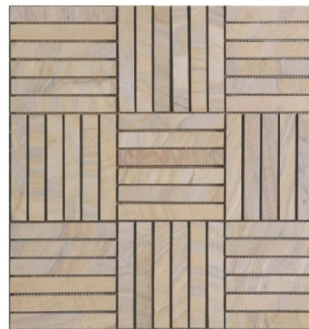

SQUARE PATTERN
2" x 2" (5 x 5 cm)
MEH 023

STACKED STRIPS
1" x 6" (2.5 x 15 cm)
MEH 024